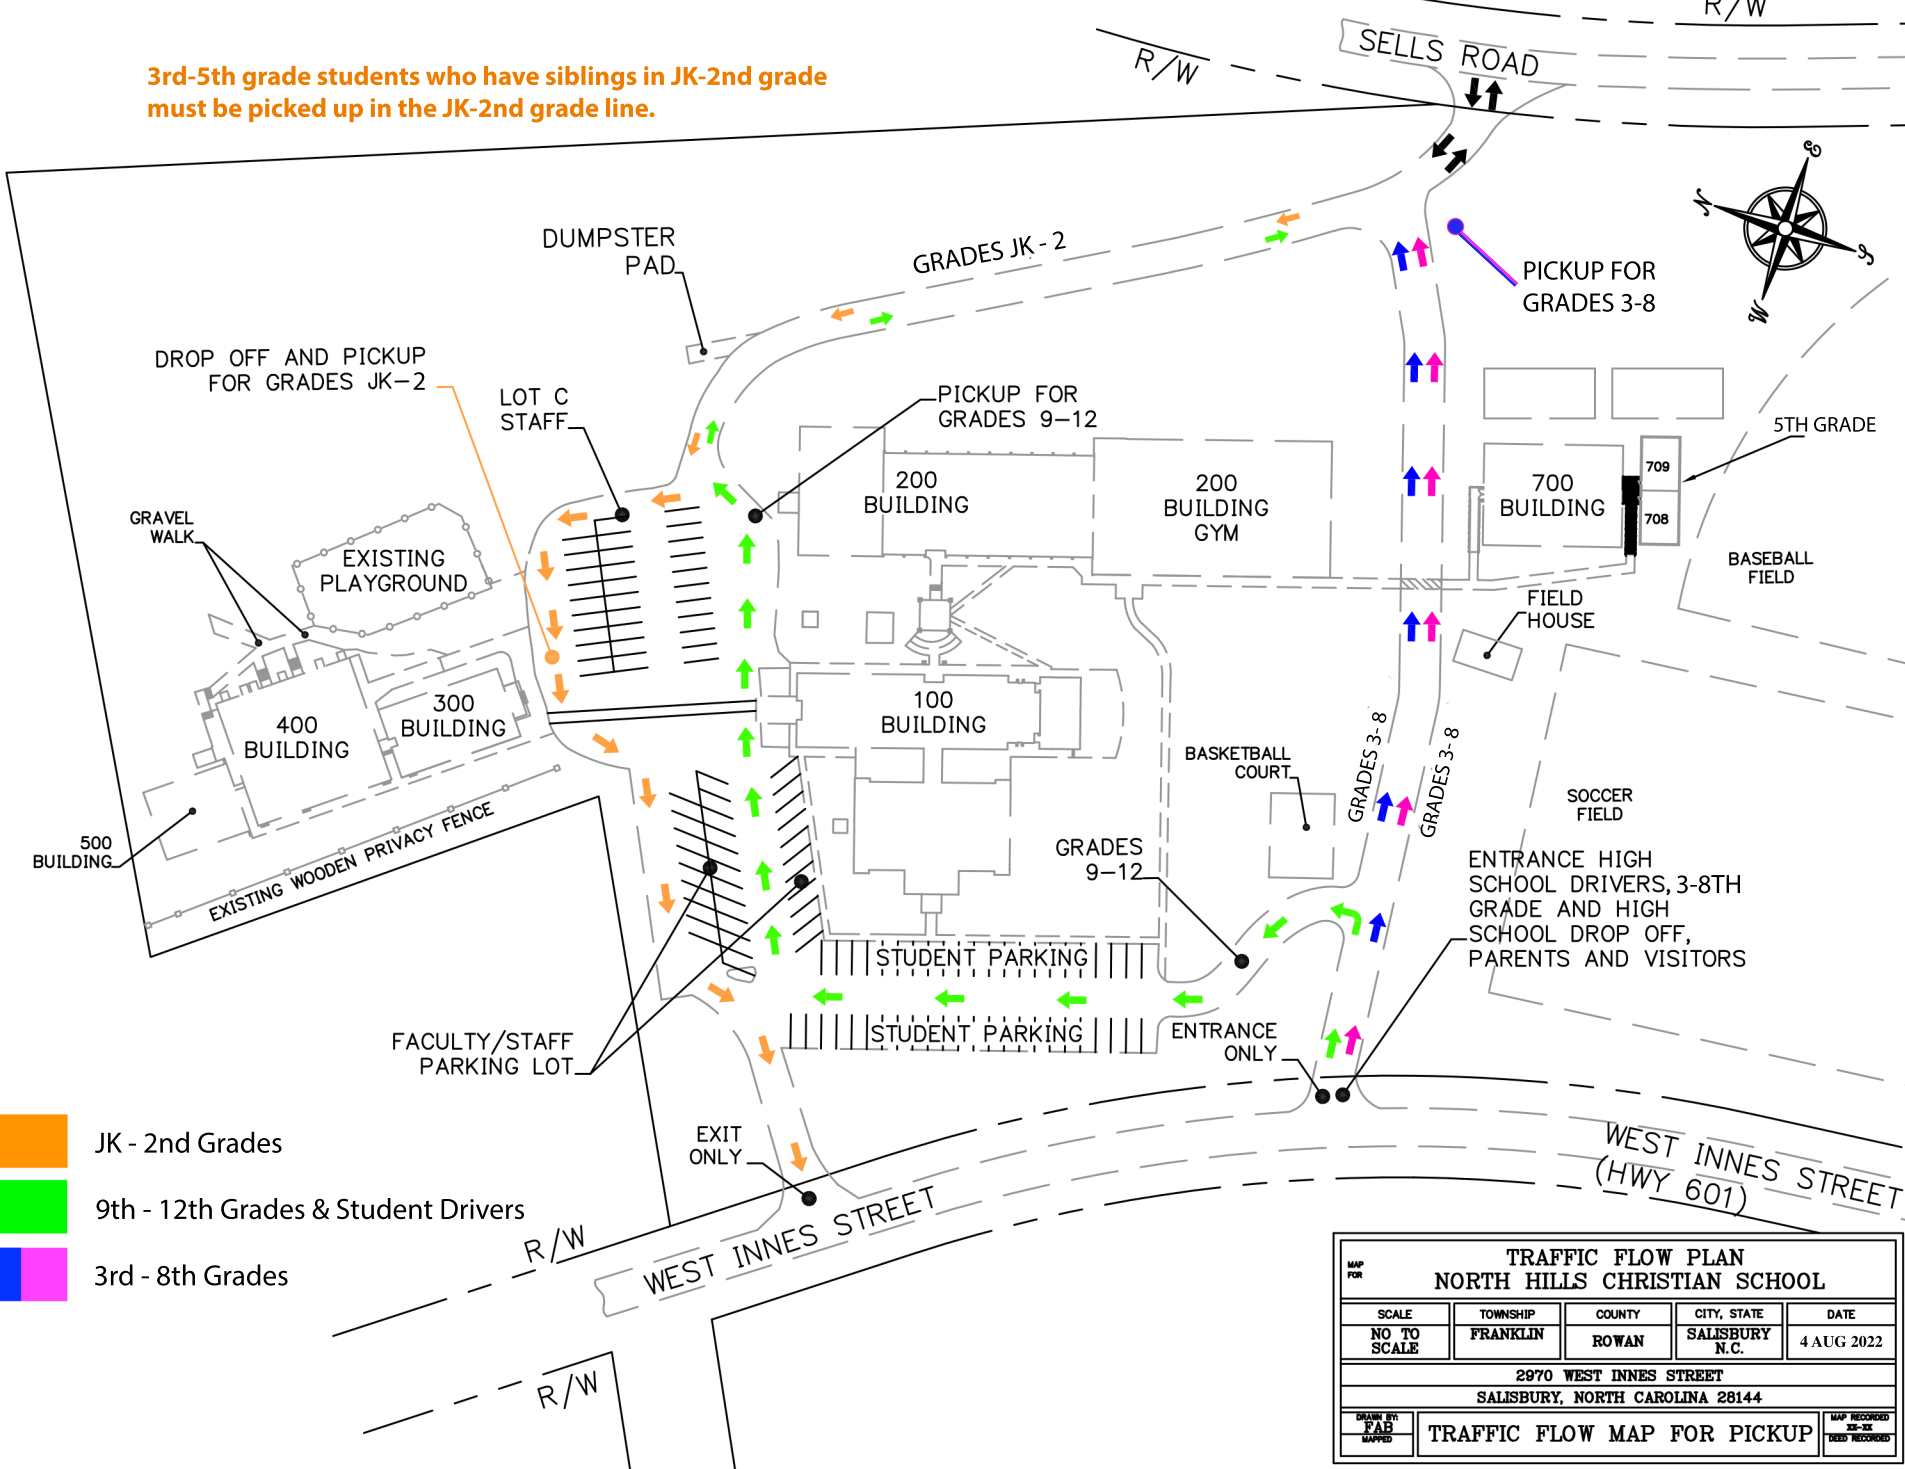

3rd-5th grade students who have siblings in JK-2nd grade must be picked up in the JK-2nd grade line.

- JK - 2nd Grades
- 9th - 12th Grades & Student Drivers
- 3rd - 8th Grades

TRAFFIC FLOW PLAN NORTH HILLS CHRISTIAN SCHOOL				
SCALE	TOWNSHIP	COUNTY	CITY, STATE	DATE
NO TO SCALE	FRANKLIN	ROWAN	SALISBURY N.C.	4 AUG 2022
2970 WEST INNES STREET SALISBURY, NORTH CAROLINA 28144				
DRAWN BY FAB MAPPED	TRAFFIC FLOW MAP FOR PICKUP			MAP RECORDED 22-22 DEEDS RECORDED